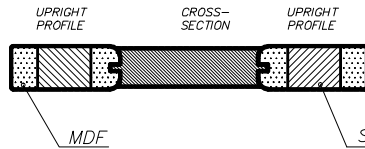

Surface finish –
"Eco-veneer"

Mate glass 6–10 mm
(depends on the model)

Door leaf details are
connected with dowels

The pannel is of 6mm, 10 mm MDF
(depends on the model)

Door leaf details are
connected with dowels