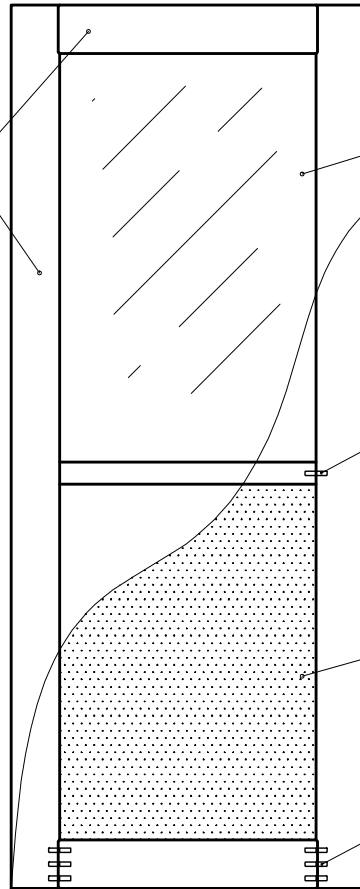

Surface finish –
"Eco-veneer"

Mate glass 6–10 mm
(depends on the model)

Door leaf details are
connected with dowels

The pannel is of 6mm, 10 mm MDF
(depends on the model)

Door leaf details are
connected with dowels